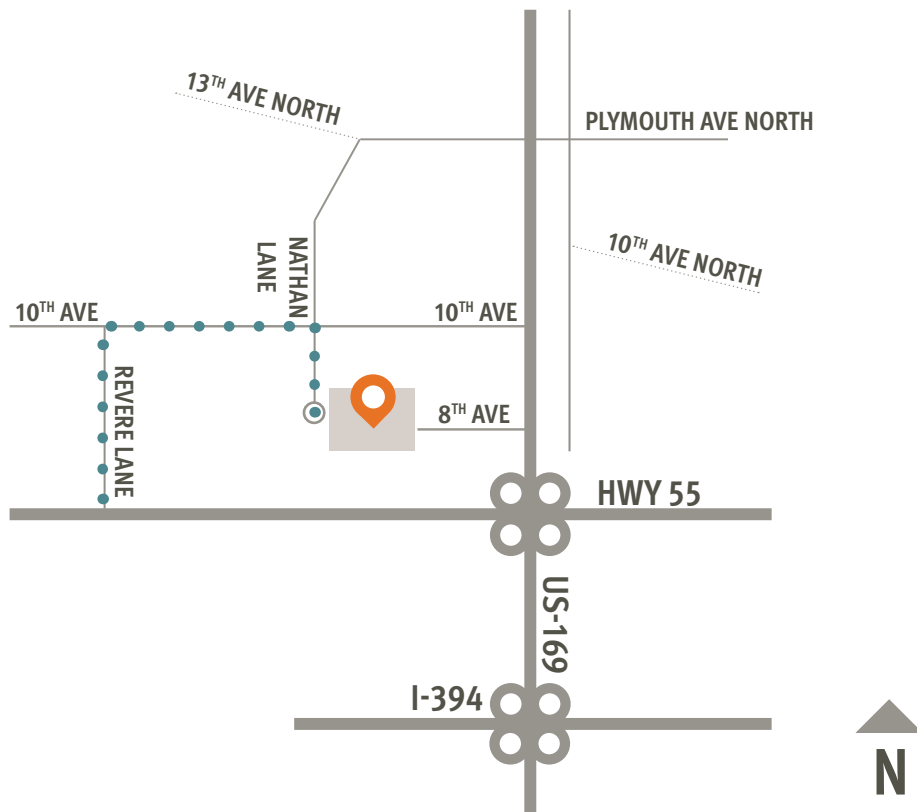

Shipping & Receiving

DELIVERY DIRECTIONS TO INTEREUM

9800 8TH AVENUE NORTH | PLYMOUTH, MN 55441

From Highway 55 West

1. Turn right onto Revere Lane
2. Turn right onto 10th Avenue
3. Turn right onto Nathan Lane
4. Pull into the delivery entrance that is straight ahead on the left

From Highway 55 East

1. Turn left onto Revere Lane
2. Turn right onto 10th Avenue
3. Turn right onto Nathan Lane
4. Pull into the delivery entrance that is straight ahead on the left

From 169 North

1. Take the exit for Plymouth Road/13th Avenue
2. Take Left onto Plymouth Ave
3. Continue on Plymouth Ave as it turns into Nathan Lane
4. Follow Nathan Lane until it reaches Interium, take a Left into the delivery bay parking lot

From 169 South

1. Take the exit for Plymouth Road/13th Avenue
2. Take right onto Plymouth Ave
3. Continue on Plymouth Ave as it turns into Nathan Lane
4. Follow Nathan Lane until it reaches Interium, take a Left into the delivery bay parking lot