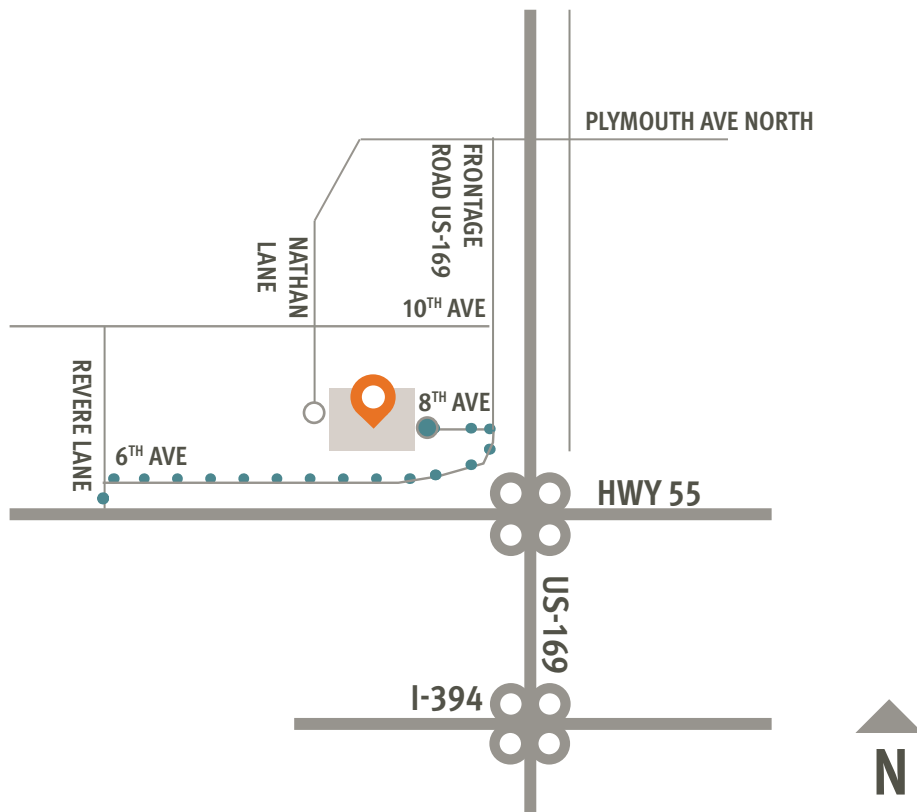

Directions to Intereum

9800 8TH AVENUE NORTH
PLYMOUTH, MN 55441

From Highway 55 West

1. Turn right onto Revere Lane
2. Turn right onto 6th Avenue
3. Continue to follow the road
4. Turn left onto 8th Avenue
5. Follow this to reach the front entrance and guest parking for Intereum

From Highway 55 East

1. Turn left onto Revere Lane
2. Turn right onto 6th Avenue
3. Continue to follow the road
4. Turn left onto 8th Avenue
5. Follow this to reach the front entrance and guest parking for Intereum

From 169 North

1. Take the exit for Plymouth Road/13th Avenue
2. Take Left onto Plymouth Ave
3. Turn Left onto US-169 Frontage Road
4. Continue on N/US-169 Frontage Road
5. Turn right onto 8th Avenue N and follow straight to Intereum

From 169 South

1. Take the exit for Plymouth Road/13th Avenue
2. Go straight to follow the US-169 Frontage Road
3. Continue on N/US-169 Frontage Road
4. Turn right onto 8th Avenue N and follow straight to Intereum